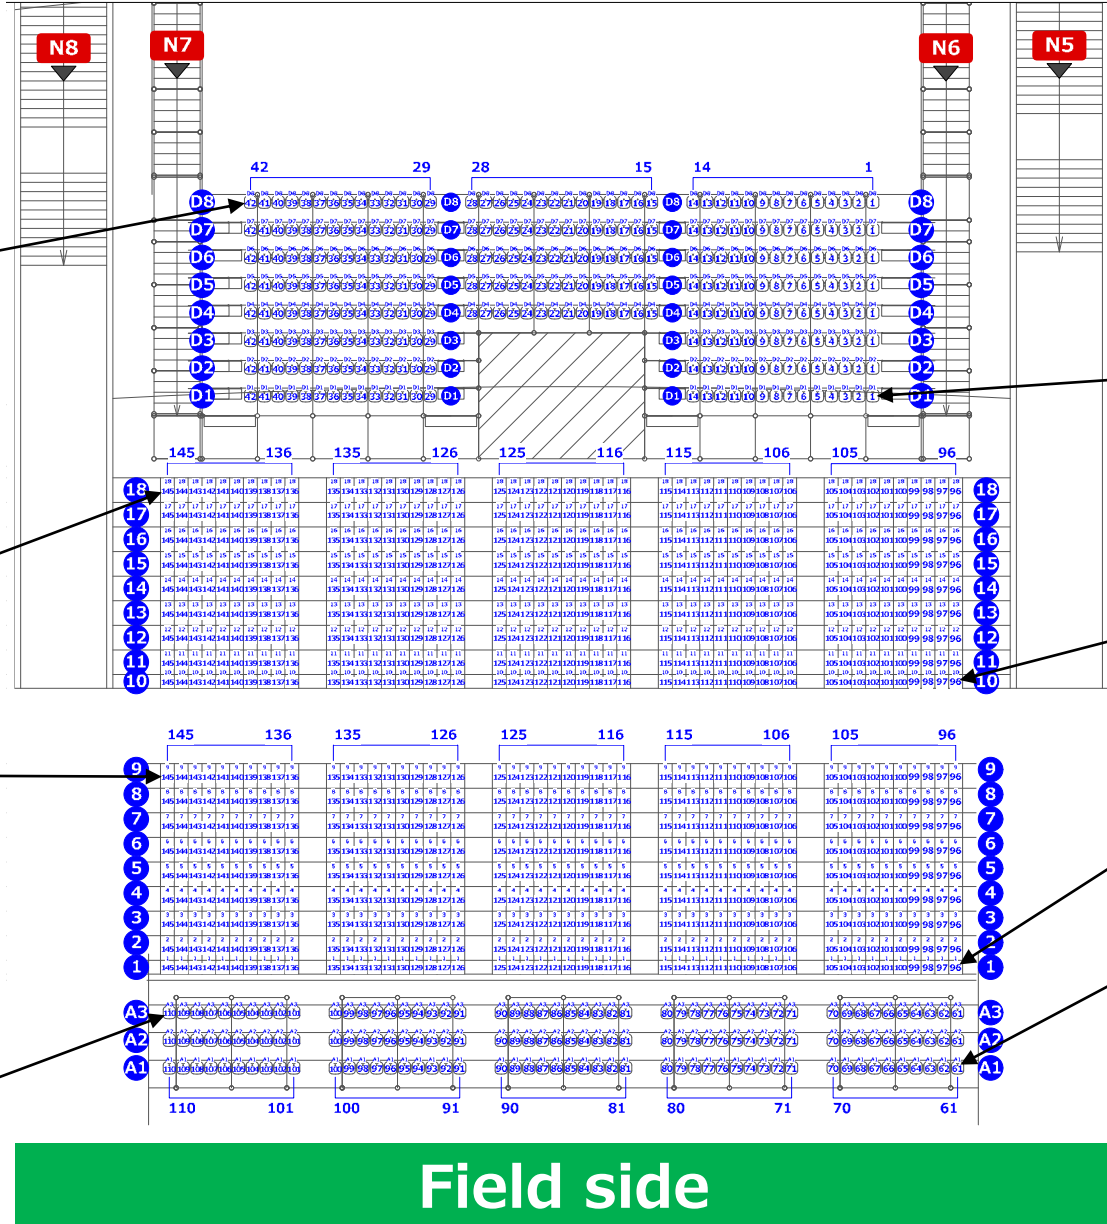

The seat map for Gate "N5" "N6" "N7" "N8" on your ticket.

Please follow the signs marked on the floor, stairs, and handrails at stand.

Attention) There are seats for Gate "N5" in previous page, and Gate "N8" in next page too.

Row D8-
Number 42

Row D1-
Number 1

Row 18-
Number 145

Row 10-
Number 96

Row 9-
Number 145

Row 1-
Number 96

Row A3-
Number 110

Row A1-
Number 61

Row
Number

Field side